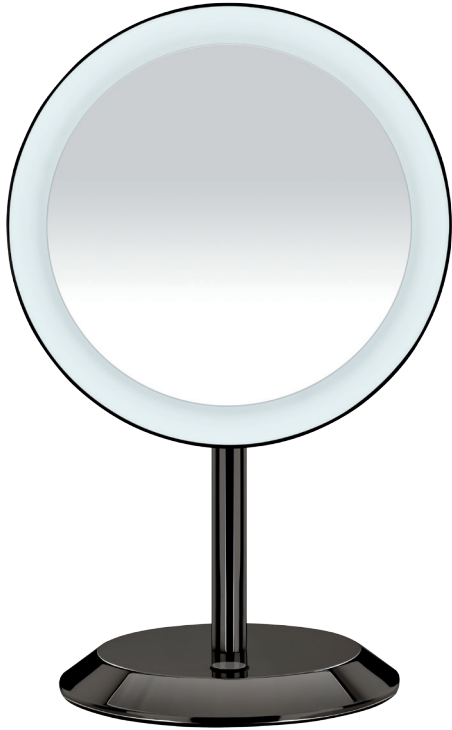

## Conair® LED Lighted Vanity Mirror

- Lifetime LED lighting – bulbs never have to be replaced
- 5X magnification for flawless makeup application
- 9 in. diameter with 7 in. viewing area
- Adjustable head tilts back and forward
- Sleek black chrome finish with slim profile
- ON/OFF push button on base
- Clear power cord

### Specifications

Rated Power 120V, 60Hz  
Power Cord 5 foot