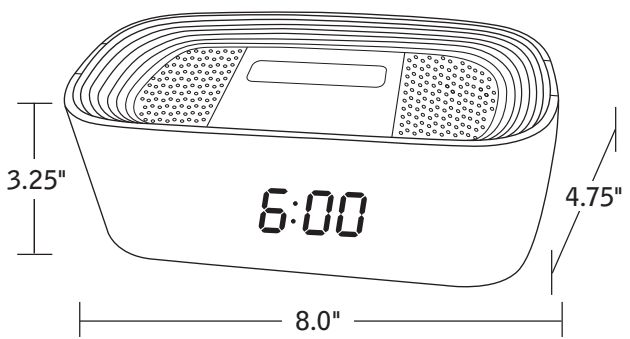

CONAIR®

HOSPITALITY

WCL75BK

CONAIRTIME™
SYNC

Bluetooth® Alarm Clock with
Dual USB Charging Ports

- Bluetooth® enabled for wireless audio streaming
- Dual USB Charging Ports (3 amps total)
- Single-Day Alarm
- 0.9-inch Blue LED Display with Dimming Function
- Easy to Set and Operate
- AUX Cord
- Digital FM Tuner
- Snooze and Sleep Functions

Rated Power	100–240V, 50–60Hz
USB Charging Ports (2)	Port #1 – 2 amps Port #2 – 1 amp
Battery Backup	2 AAA (batteries not included)

Packing Dimensions and Weight	
Master Pack	4 each
Case Dimensions	12" x 11.75" x 9.625"
Case Weight	7.0 lbs.
Case Cube	0.785 cubic feet